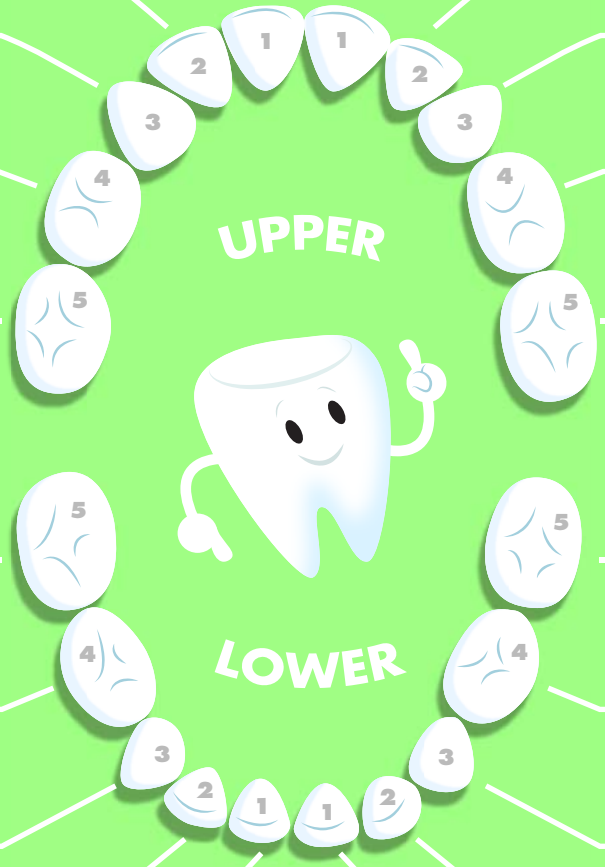

How to Tell the Tooth!

WHETHER UP ON TOP
OR DOWN BENEATH,
IT'S FUN TO KEEP TRACK
OF YOUR LOST TEETH!

Chart with 20 empty rounded rectangular boxes for recording lost teeth, connected to the tooth chart by lines.

FIND THE TOOTH
THAT CAME OUT ON
THE CHART AND FILL
IN THE DATE!